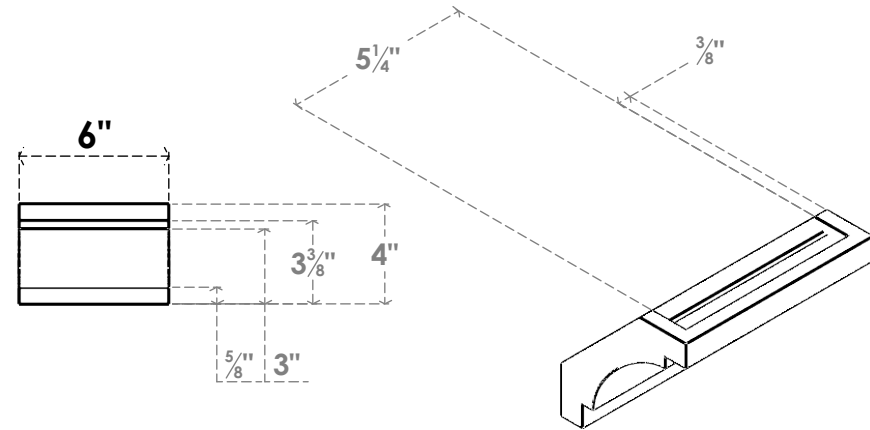

ITEM NUMBER: BRCPC060X04000X04000MRC

6"W X 4"D X 4"H MERCED ARCHITECTURAL GRADE PVC CLOSED KNEE BRACE

SIDE PROFILE

FRONT PROFILE

ISOMETRIC

EKENA MILLWORK
2300 WEST MAIN ST.
CLARKSVILLE, TX 75426
TOLL FREE: 866-607-0453
WWW.EKENAMILLWORK.COM