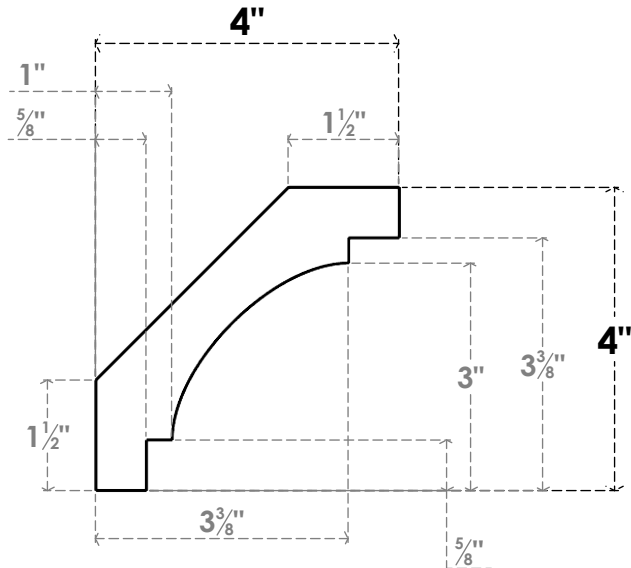

ITEM NUMBER: BRCPC060X04000X04000MRC

6"W X 4"D X 4"H MERCED ARCHITECTURAL GRADE PVC CLOSED KNEE BRACE

SIDE PROFILE

FRONT PROFILE

ISOMETRIC

EKENA MILLWORK
2300 WEST MAIN ST.
CLARKSVILLE, TX 75426
TOLL FREE: 866-607-0453
WWW.EKENAMILLWORK.COM